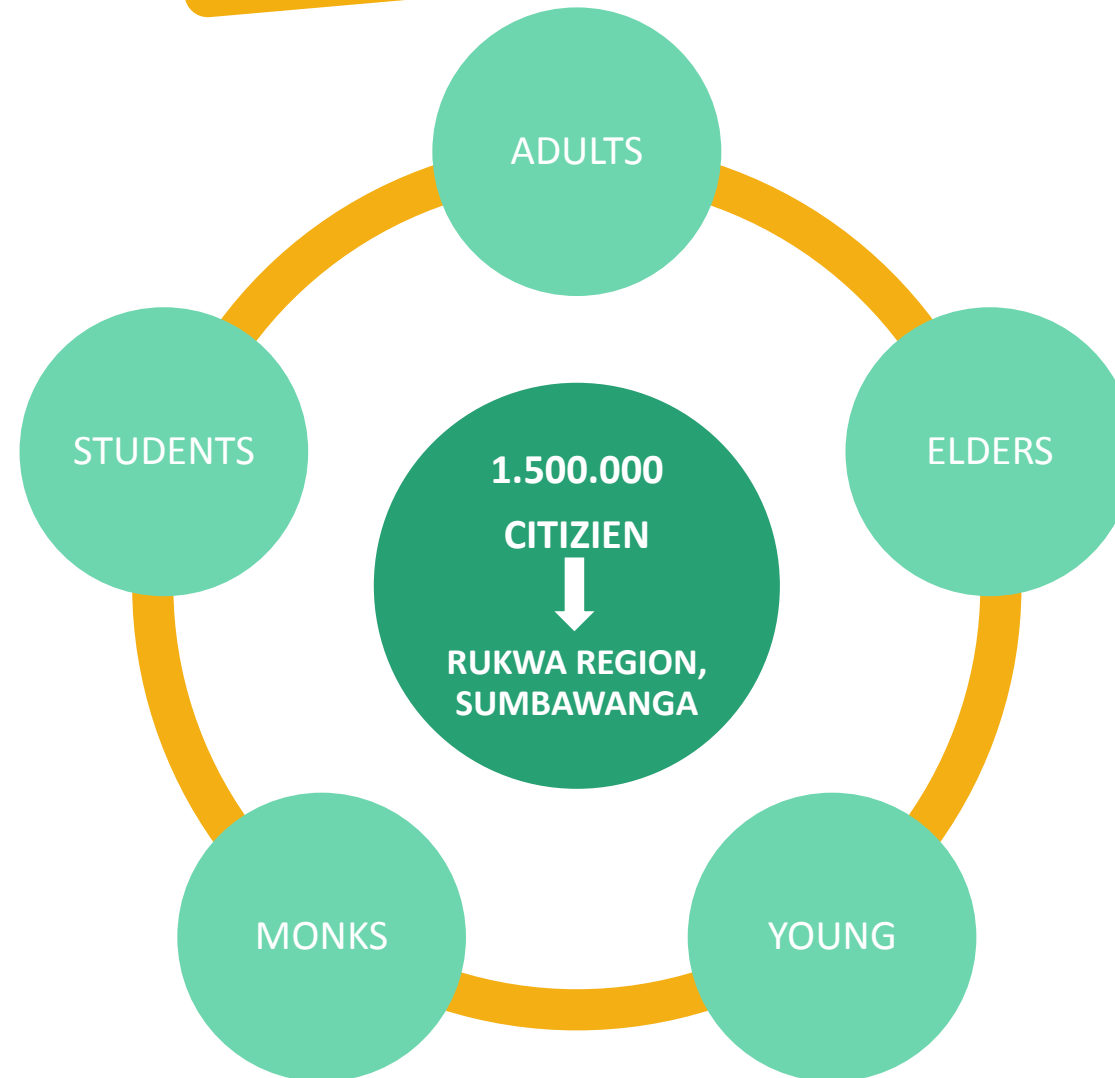

MVM

MVIMWA ABBEY

RUGBY
FOR
AFRICA

WWW.MVM-ABBHEY.ORG

1. SPORT EDUCATION

- Construction of Rugby sportive center in Tanzania
- Organization and preparation of a local team
- Teaching by distance and in physical on the sportive preparation
- collaboration with the rugby local team in Tanzania
- We will invite 4/5 students of secondary school from Tanzania to Italy and form Italy to Tanzania
- Supply of footwear and sportswear
- Participate in management training projects for introduction to rugby as a further enabler at the Monastery of Mvimwa
- Summer sportive school in Mvimwa or in Kipili
- It will be sportive center for all people in accordance to the norms of the center

OUR PARTNER

Gianuca Spensierol

OUR POTENTIAL PARTNER

2.1 BENEFICIARIES

Today in Rukwa region there is only one Rehabilitation Center.

- Treadmills
- Stationary bike
- Therapeutic ultrasound
- Infrared
- Ice machine
- Lasertherapy
- Ice bags
- Transcutaneous electrical nerve stimulator (Tens)
- Electrical tilting table
- Neuromuscular electrical simulation (NMES)

The logo consists of the letters 'MVM' in a bold, white, sans-serif font, centered on a green rectangular background.

MVM

The text 'MVIMWA ABBEY' is written in a white, sans-serif font on a yellow rectangular background.

MVIMWA ABBEY

The title 'THE PROJECT' is displayed in a large, white, sans-serif font, centered within a large, semi-transparent green rectangular area. The background of the entire slide is a vibrant, colorful mosaic of various plants, flowers, and animals, including giraffes, zebras, and birds, rendered in a folk-art style.